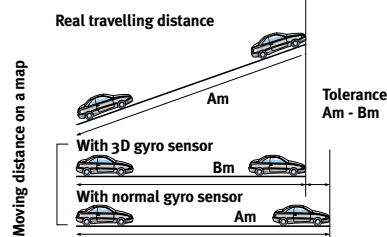

TMC TRAFFIC INFORMATION

»» TRAFFIC MESSAGING INCLUDED

Pioneer's DVD Cyber Navi Unit now also has a **TMC (Traffic Message Channel) receiver built-in**. In countries where real time TMC traffic info is broadcast free, the system indicates the traffic events on your map within a range of 100 kilometers. If there's a problem ahead, the system lets you opt for a re-route and then does the necessary calculations to let you avoid the problem and get back on track. Plus, there's a menu function that lists all the current traffic events in your area.

Voice recognition menu

» UP, DOWN & AROUND

Your navigation system has a **3-D gyro sensor built-in**. The sensor is connected to the speed pulse wire in the car and allows the navigation system to take measurements in three directions: height (up/down), speed (distance), and direction (left/right). The sensor calculates inclines and detects complex areas such as tunnels. You'll never get lost again.