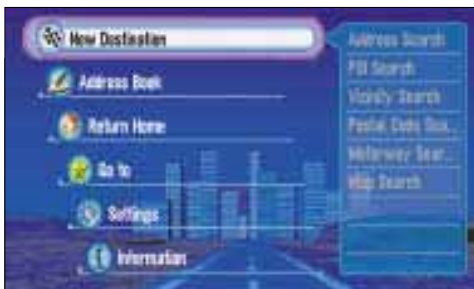

DVD NAVIGATION

DVD NAVIGATION SEARCH

The options don't stop when you're searching for the right route to your destination. **Search by postal code, point of interest (POI)**, or simply type in a new destination address using the integrated remote control. It will flip open to expose a 10-key input pad, just like the keypad on your GSM, to enter names and store data. Or you can use the conventional input pallet. If you'd rather keep your hands on the wheel, you can use the **voice interface** to store and retrieve information. Just push the TALK button to start; then give the appropriate voice command at the system's prompt. However you work it, your DVD Cyber Navi unit will direct you to the exact destination, right down to the precise house number. And, if you want to make a few planned stops on the way, that's fine, too. You can set up to **five transfer points** between your departure and arrival points.