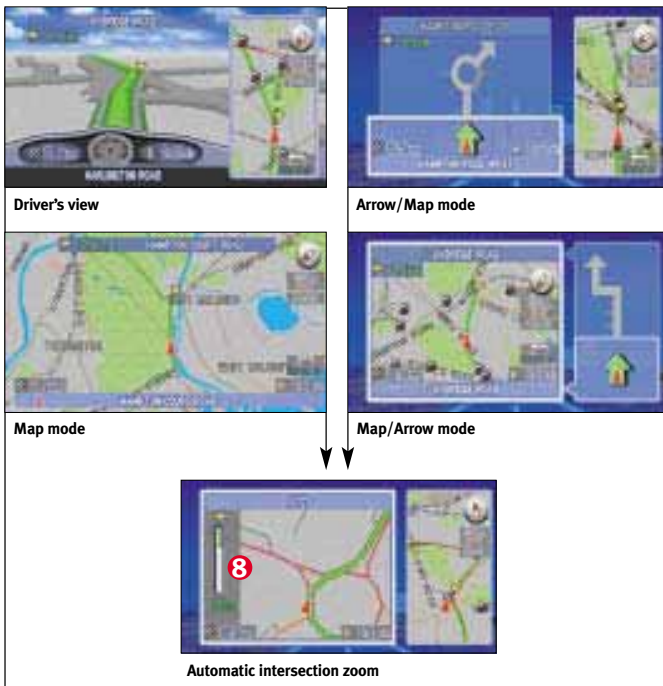

Automatic rerouting

NAVIGATION DVD NAVIGATION

DVD NAVIGATION GUIDANCE

Now you can navigate with a choice of 4 guidance modes including Pioneer's original **Driver's View Mode**. All modes offer equally precise mapping and information data.

Driver's View Mode — a Pioneer exclusive — shows you a moving view of the road ahead with a 3-dimensional perspective. In the Map Mode, you see your car as an icon on the display map. The split-screen Arrow/Map, and Map/Arrow modes give you a view of the arrow and map modes simultaneously. The arrows in all the modes have been iconized to give you a clearer image. If you need more or less detail, you can use the **automatic intersection zoom** function with all modes except Driver's view.

»» WHAT'S ON YOUR SCREEN:

Each DVD navigation display image provides all the essential information you need to get where you're going. You'll never have to ask for directions again.

1. Distance to next manoeuvre
2. Next street name
3. Map scale and compass
4. TMC service provider
5. Estimated arrival time or travel time
6. Current street name
7. Distance to your destination
8. Approach indicator

TMC TRAFFIC INFORMATION

»» TRAFFIC MESSAGING INCLUDED

Pioneer's DVD Cyber Navi Unit now also has a **TMC (Traffic Message Channel) receiver built-in**. In countries where real time TMC traffic info is broadcast free, the system indicates the traffic events on your map within a range of 100 kilometers. If there's a problem ahead, the system lets you opt for a re-route and then does the necessary calculations to let you avoid the problem and get back on track. Plus, there's a menu function that lists all the current traffic events in your area.