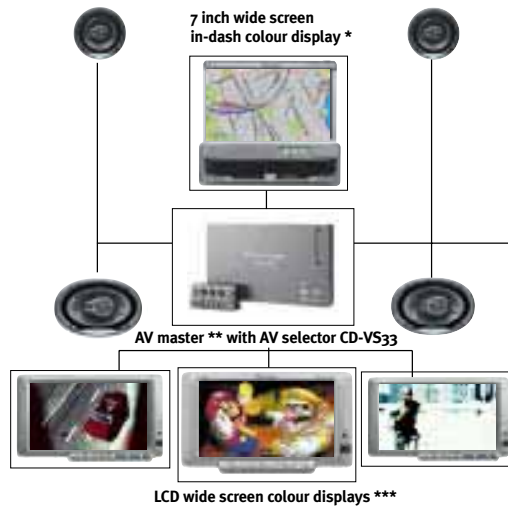

» AV MASTER – STATE-OF-THE-ART SOUND AND VISION

Pioneer's AV System Master Unit is the heart of an easy-to-use system that offers spectacular performance combined with good looks and complete flexibility. Hook up source units and front/rear displays in an amazing number of combinations: source-DVD, multi-CD, Source CD, navigation, TV, and DAB. In addition, AV Master units* offer highly animated 3D Graphic User Interface for a virtual adventure in source, system and sound setting while the AVM-P9000R's built-in Digital Signal Processor (DSP) enables you to do the perfect sound settings for your car and even helps to overcome driving noise. With an AV Master, your car becomes a complete entertainment center, and the multiple expansion ports guarantee future flexibility, to make sure it stays that way. The premium AVM-P9000R offers both a Dolby Digital and a DTS decoder in one for the ultimate cinema experience.

* except AVM-P7000R

IN-CAR MULTIMEDIA

» LET US ENTERTAIN YOU

» PIONEER'S AV ENTERTAINMENT/ NAVIGATION SYSTEM SET-UP

Pioneer offers you the choice between:

* AVX-P7300DVD with built-in DVD-player, AVX-P7000 CD with built-in CD-player and AVX-7300. Or opt for the AVD-W6000 6.5 inch LCD wide screen on-dash colour display

** AVM-P9000R multi-channel AV master, AVM-P8000R and AVM-P7000R

*** AVD-W8000 (8-inch) and AVD-W6000 (6.5-inch)

Pioneer AV/navigation add-on's

- DVD-navigation units (AVIC-8DVD, AVIC-9DVD)
- Multi-DVD player (XDV-P9)
- Single-DVD player (SDV-P7)
- TV-tuner (GEX-P7000TVP)