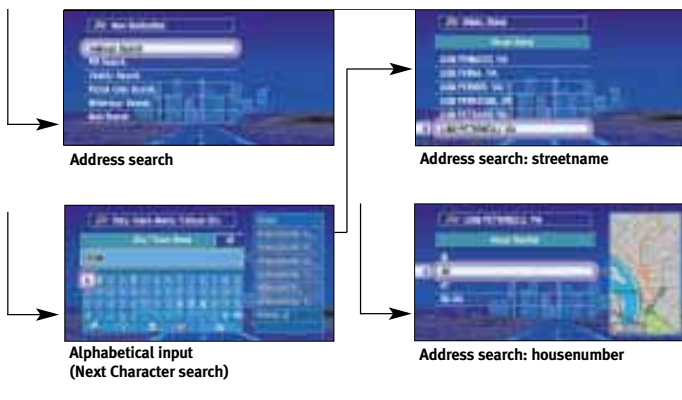

DVD NAVIGATION

DVD NAVIGATION SEARCH

The options don't stop when you're searching for the right route to your destination. **Search by postal code, point of interest (POI)**, or simply type in a new destination address using the integrated remote control. It will flip open to expose a 10-key input pad, just like the keypad on your GSM, to enter names and store data. Or you can use the conventional input pallet. If you'd rather keep your hands on the wheel, you can use the **voice interface** to store and retrieve information. Just push the TALK button to start; then give the appropriate voice command at the system's prompt. However you work it, your DVD Cyber Navi unit will direct you to the exact destination, right down to the precise house number. And, if you want to make a few planned stops on the way, that's fine, too. You can set up to **five transfer points** between your departure and arrival points.

» VERTICAL MENU FLOW

Most of the time, you want to search quickly with the minimum of keystrokes. With DVD Cyber Navi, main and sub-tasks are clearly allocated to vertical and horizontal menu flow. Use the vertical menu flow for the main search tasks. The **split screen** ensures that the **next layer** of information is always visible and that the **previous layer** is accessible at the touch of a button. This way, you always know where you are both in the menu and on the map.

Destination input menu

» HORIZONTAL MENU FLOW

When you're performing a search on the vertical menu, you can always change to the horizontal menu flow to activate more **advanced subtasks**. Just push the joystick to the left. Zoom in on the map for precision scrolling, vicinity search or destination setting are just some of the examples.